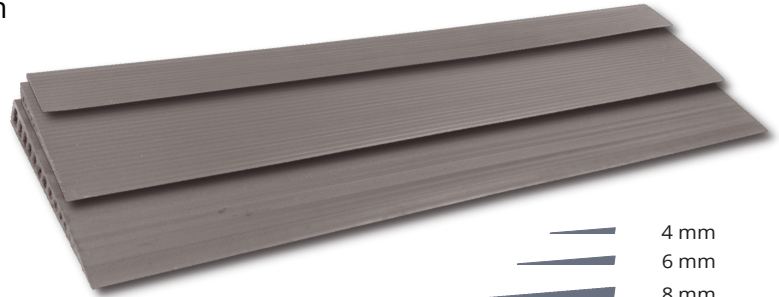

# RUBBER RAMPS

20 DIFFERENTS HEIGHTS  
IN 3 STANDARD WIDTHS

# RUBBER RAMPS

With rubber threshold ramps, you can easily and quickly equalise the different heights (both inside and outside) that often exist in your home. With rubber ramps installed, you can safely and easily get around your home and access outdoor areas.

Available in:

- 20 different heights
- 3 standard widths (700, 900 and 1000 mm)

The ramps are made from recyclable rubber (TPE) and are free of PVC and other harmful phthalates.  
Good for you and the environment.