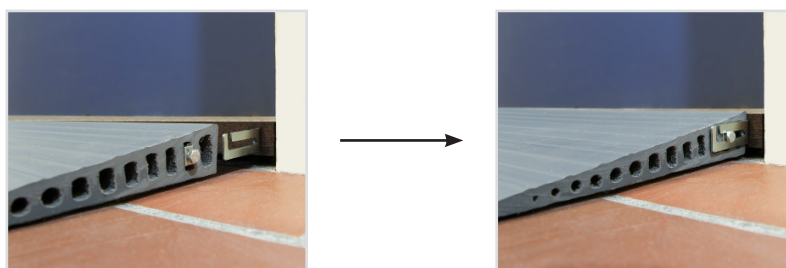

# RUBBER RAMPS

With rubber threshold ramps, you can easily and quickly equalise the different heights (both inside and outside) that often exist in your home. With rubber ramps installed, you can safely and easily get around your home and access outdoor areas.

Available in:

- 20 different heights
- 3 standard widths (700, 900 and 1000 mm)

The ramps are made from recyclable rubber (TPE) and are free of PVC and other harmful phthalates.  
Good for you and the environment.

# ASSEMBLY/MOUNTING

The rubber ramps are available with or without glue on the back:

- On smooth surfaces we recommend rubber ramps *with* glue on the back.
- On sensitive surfaces (e.g. carpets and wooden floors) we recommend rubber ramps *without* glue.

## Mounting accessories

Item no. 306910

The mounting set for the rubber ramps consists of two mounting brackets that are mounted into the doorstep. The rubber ramps can then be mounted securely and easily without using glue on the surface.