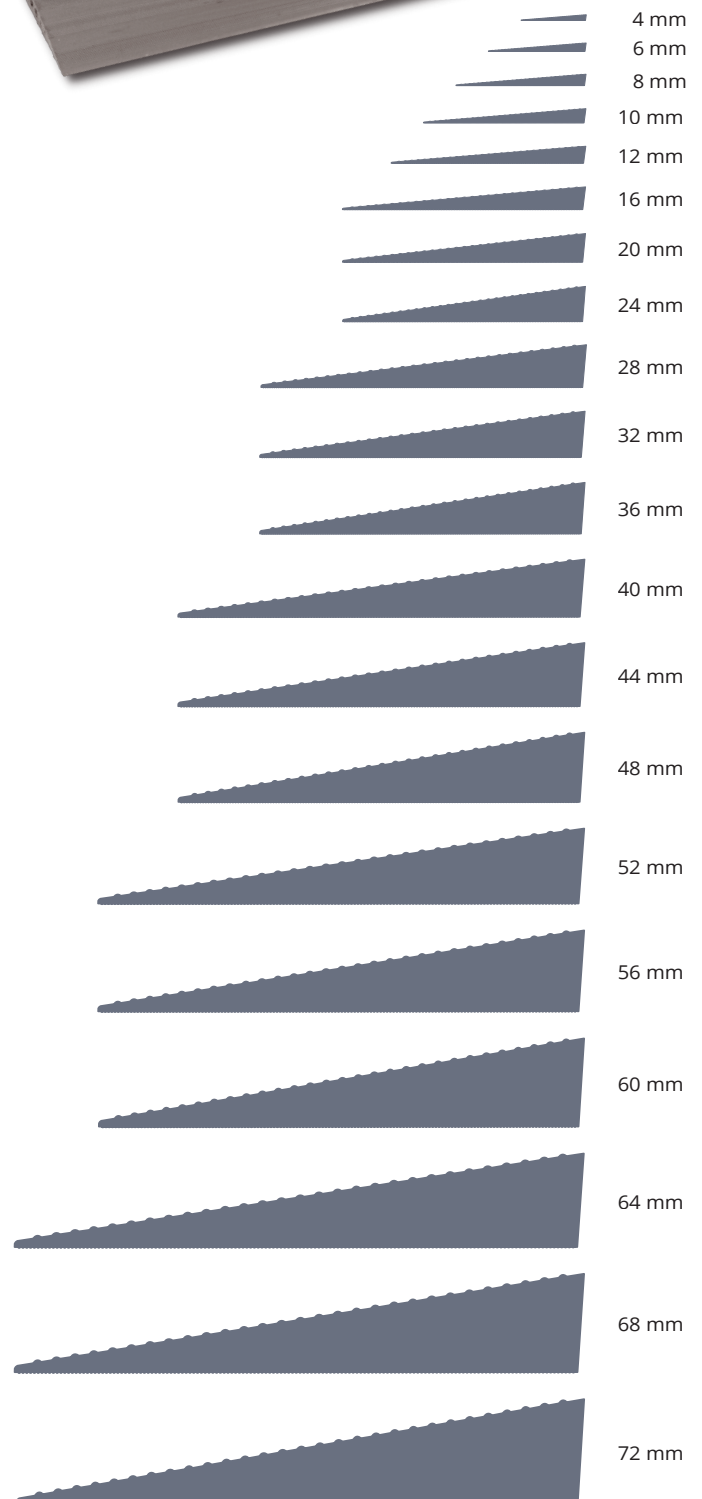

# RUBBER RAMPS

20 DIFFERENTS HEIGHTS  
IN 3 STANDARD WIDTHS

Available in:

- 20 different heights
- 3 standard widths (700, 900 and 1000 mm)

The ramps are made from recyclable rubber (TPE) and are free of PVC and other harmful phthalates.  
Good for you and the environment.