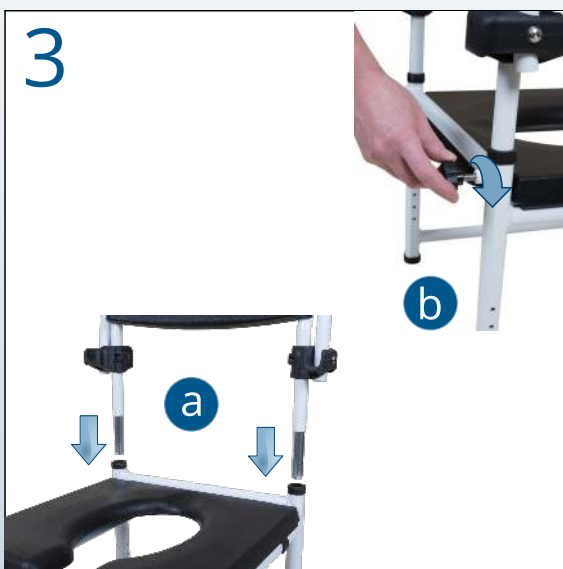

QUICK GUIDE

Mobilex commode and shower chair Item nr. 3020U8

QUICK GUIDE

Mobilex commode and shower chair

Item nr. 3020U8

7

8

9