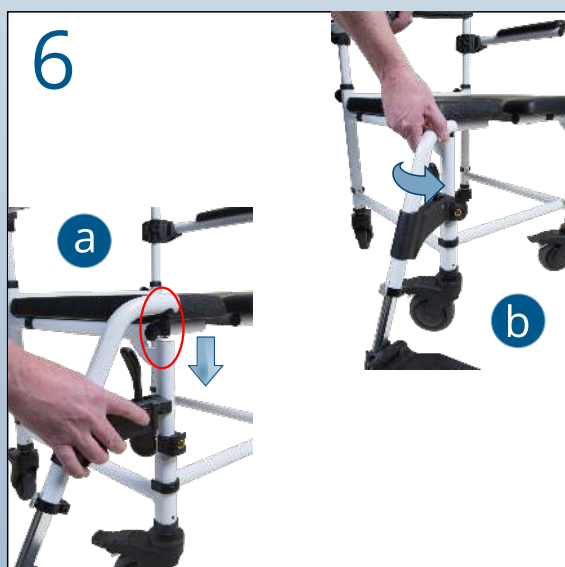

QUICK GUIDE

Mobilex commode and shower chair Item nr. 3020U8

QUICK GUIDE

Mobilex commode and shower chair

Item nr. 3020U8

7

8

9