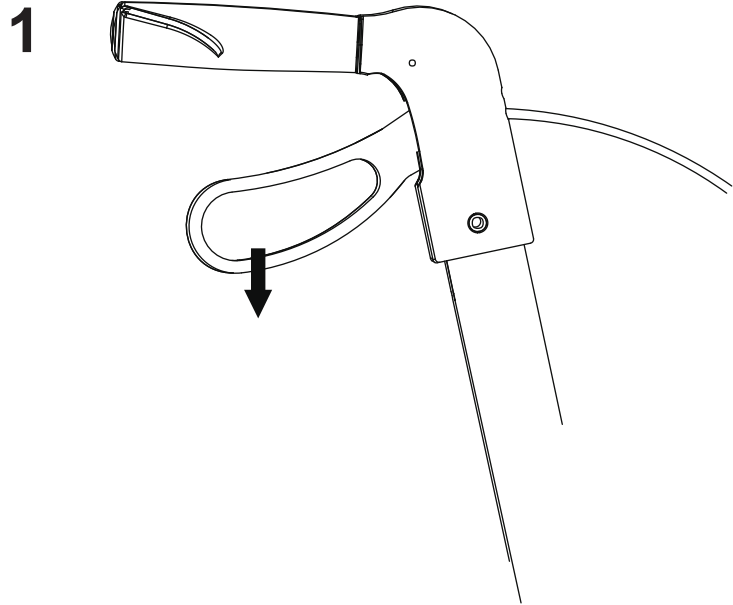

3

Assembly instruction

Crutchholder for Mobilex Leopard, Buffalo and Gepard rollators

CRUTCHHOLDER
Item no. 312322

2