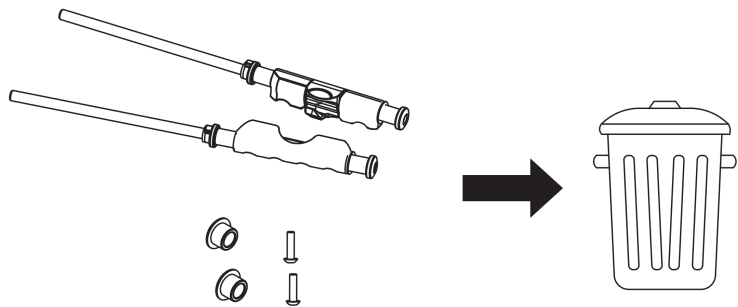

# Assembly instruction

Locking device for Mobilex Leopard, Buffalo and Gepard rollators

**1**

**2**

**3**

**4**

**5**