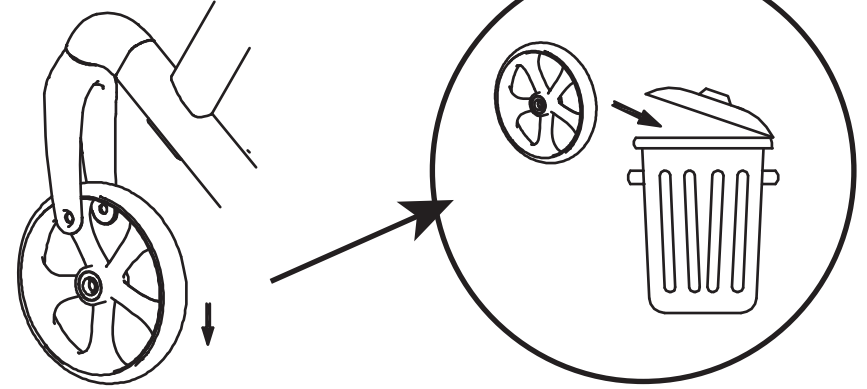

Replacement instruction

Front wheel for Mobilex Leopard, Buffalo and Tiger rollators

FRONT WHEEL
Item nr. 312334

1

2

3

4