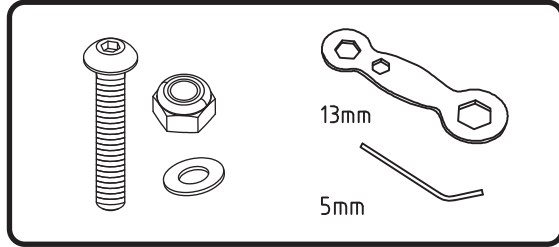

Replacement instruction

Front wheel for Mobilex Leopard, Buffalo and Tiger rollators

FRONT WHEEL
Item nr. 312334

1

2

3

4