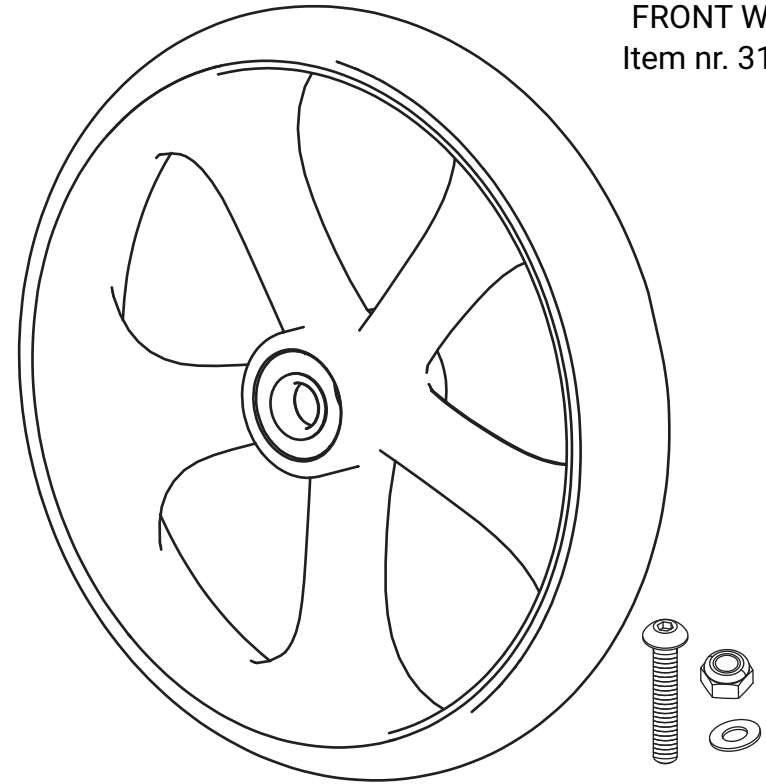

Replacement instruction

Front wheel for Mobilex Leopard, Buffalo and Tiger rollators

FRONT WHEEL
Item nr. 312334

1

2

3

4