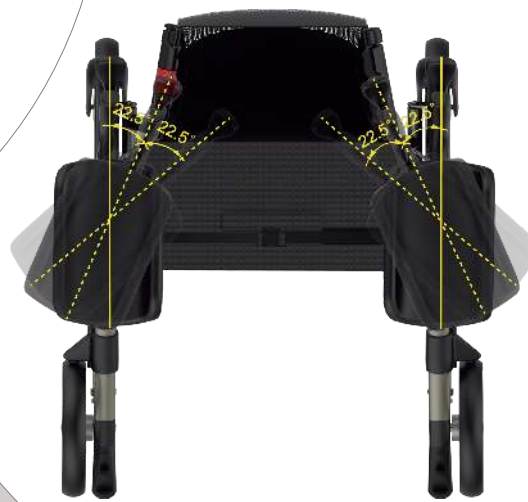

TIGER

OUTDOOR ROLLATOR

The **Mobilex Arthritis Rollator Tiger Outdoor** is based on the elegant Rollator Lion and therefore has all its features and functions. As an Arthritis Rollator it also has soft and comfortable forearm supports. These can be adjusted in depth, angle and height and can be turned inwards in 2 steps of 22.5 degrees each. The rollator is extremely stable and easy to manoeuvre. It has large, smooth-running soft wheels and easy to operate and lockable brakes. In driving and transport position it is secured against unintentional unlocking. A detachable shopping bag and a special back strap are included.

The Arthritis Rollator Tiger Outdoor is also approved for **outdoor use** and for a user weight of up to **200 kg**.

TIGER

OUTDOOR ROLLATOR

The Mobilex Arthritis Rollator Tiger Outdoor is available in two colours, **metallic brown** and **anthracite grey**.

The rollator has also been **tested and approved for outdoor use** and for a user weight of **200 kg**.

On the Arthritis Rollator Tiger Outdoor, the **forearm supports can be rotated** inwards in 2 steps of 22.5 degrees each.

Mobilex Rollator Tiger Outdoor	Antracite grey Item nr. 312205	Brown metallic Item nr. 312206
<i>Height of the forearm support (adjustable)</i>	87 - 110 cm	87 - 110 cm
<i>Seat height</i>	62 cm	62 cm
<i>Total width opened / folded</i>	71 cm / 31 cm	71 cm / 31 cm
<i>Inner width between push handles</i>	56 cm	56 cm
<i>Length (depth)</i>	77 cm	77 cm
<i>Weight (+ bag 380 g)</i>	12 kg	12 kg
<i>Max. load (rollator / bag)</i>	200 kg / 5 kg	200 kg / 5 kg
<i>Brakes</i>	2 lockable with parking function	
<i>Wheel sizes</i>	Front and back 200 x 35 mm	