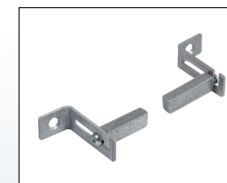

Accessories

For mounting

The fixing set for rubber ramps consists of two holding points with which the rubber ramps (from 28 mm height) can be attached to the door frame.

For adaptation

Saw blade for shortening