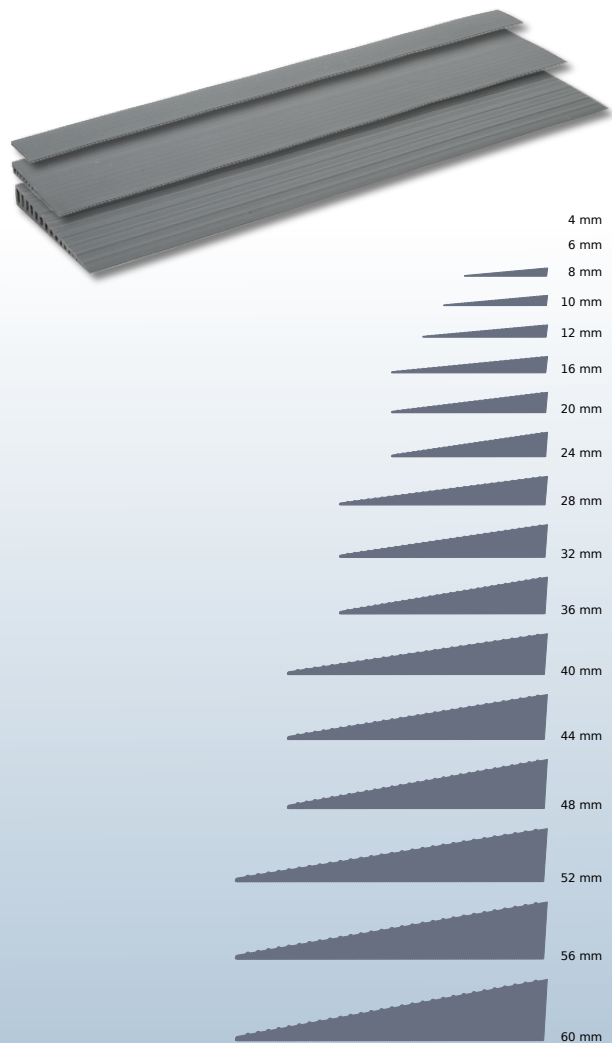

Tel. +45 8793 2220
Fax +45 8793 1777
info@mobilex.dk
www.mobilex.dk

RUBBER RAMPS

Available in different heights from 4 to 60 mm and in widths of 700, 900 and 1000 mm

Available sizes

The Mobilex rubber ramps are made of rubber (TPE) and contain no PVC. They are available in different heights (see table). The standard width is 900 mm. Also available in widths of 700 or 1000 mm.

The Mobilex rubber ramps are fitted with double-sided adhesive tape on the underside for attachment to smooth floors. For laying on carpets or similar rubber ramps can also be supplied without adhesive tape.